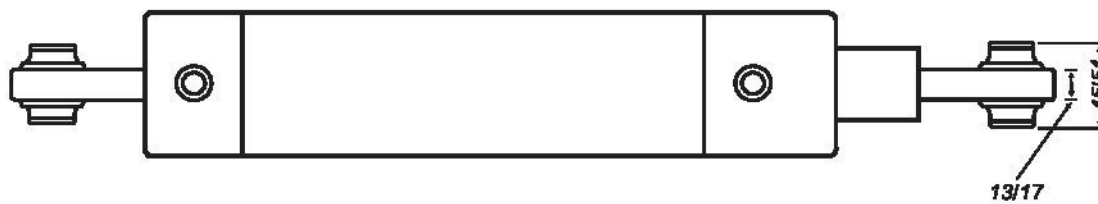

Top Link AG Cylinders

Top Link

Pressure & Capacity the same as AG Series

Size	Stroke	Closed Centre	Rod	Pin	Ports	Weight
CAT 1	Same As AG Series	Same As AG Series	Same As AG Series	3/4"	Same As AG Series	Same as AG Series
CAT 2				1.0"		

A Ports

B Ports

C Ports

All Dimensions are the same as AG series.

CAT1 and CAT2 end can be applied to any AG series Cylinder

Top Link suffix on Part Number, CAT1 = T1, CAT2 = T2